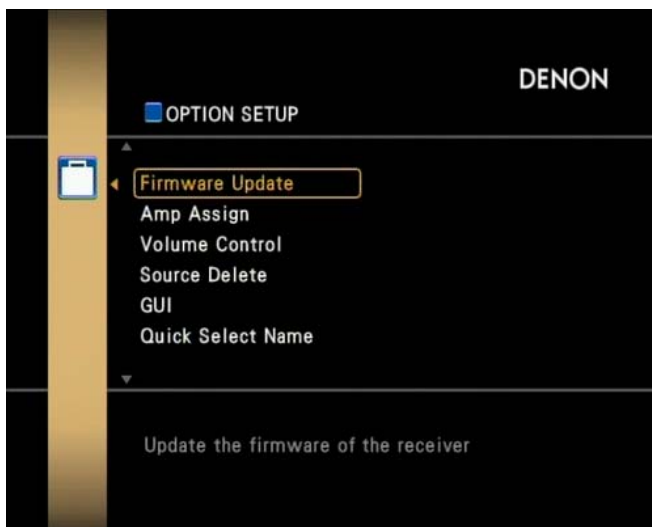

DENON

Handy Hint

New GUI

Denon's New GUI

- Graphic User Interface
- Multi Language support
- Intuitive setup
- Help prompts
- Screensaver

Current models with GUI:

AVR3808
AVR4308
AVCA1HD
AVPA1HD
S302
ASD3N
ASD3W

*Please note:
Screen shots will vary from model to model but GUI layout is the same*