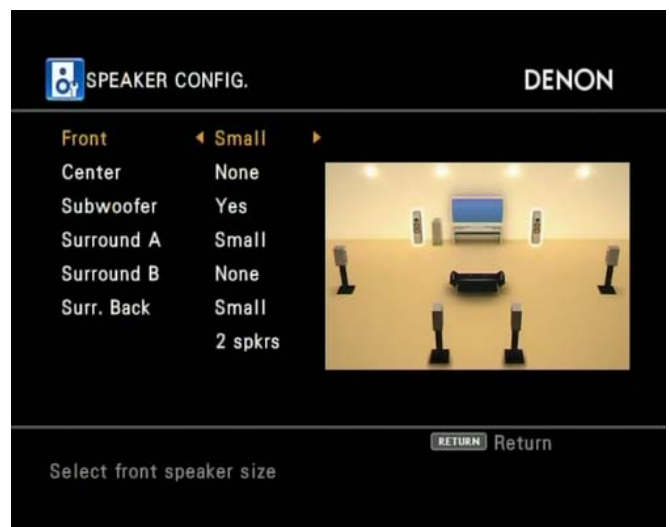

DENON

Handy Hint

New GUI

Denon's New GUI

- Graphic User Interface
- Multi Language support
- Intuitive setup
- Help prompts
- Screensaver

Current models with GUI:

AVR3808
AVR4308
AVCA1HD
AVPA1HD
S302
ASD3N
ASD3W

*Please note:
Screen shots will vary from model to model but GUI layout is the same*