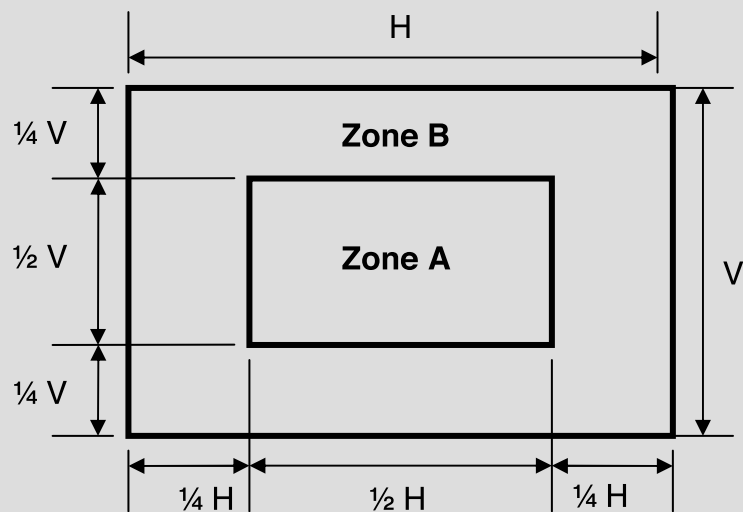

## Loewe Pixel Policy:

The specifications for the number of non-performing pixels that are deemed acceptable for Loewe LCD televisions are:

Fault	Location	Panel resolution 1366 x 768	Panel resolution 1920 x 1080
Dark pixel	Zone A	2	4
Bright pixel		1	1
Flickering pixel		0	0
Dark pixel	Zone B	4	8
Bright pixel		2	2
Flickering pixel		1	1

Note: Any non-performing pixels on the border of Zone A and Zone B are classified as being in Zone B

**LOEWE.**